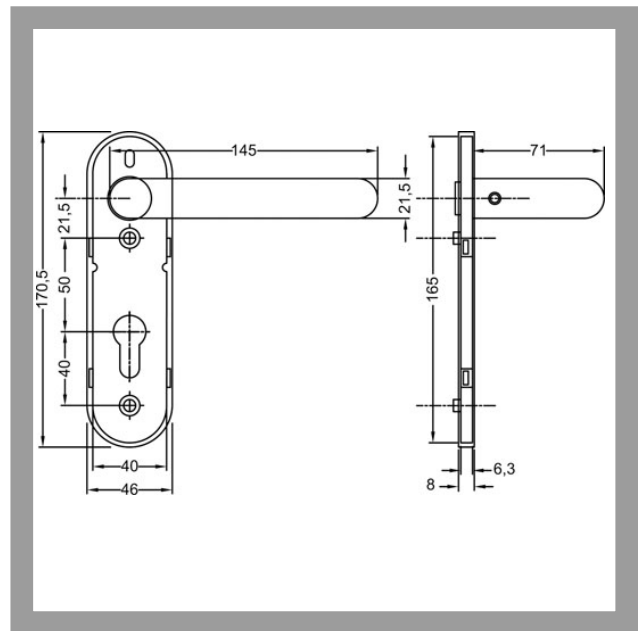

SM27,AUS=B Security fitting 481/485 - handle/handle

Door fittings

Special security fittings

Sandwich design cap fitting - for fire
protection doors

IKON provides a broad selection of security fittings and escutcheons, with or without cylinder covers. The wide range of IKON fittings is suitable for house and apartment doors, interior and exterior doors and doors made of all conventional materials. It encompasses a variety of handle fittings, a broad range of anodised finishes and colours and a quality spectrum ranging from solid aluminium fittings to premium security steel fittings. Solid steel with drilling protection and internal screw fittings with high tensile resistance form a practically impervious shield for locking cylinders.

SM27,AUS=B Security fitting 481/485 - handle/handle

Sandwich design cap fitting - for fire
protection doors

Product description

- Basic solid steel design Steel core in handle - Covered with aluminium/stainless steel cap complies with DIN 18273
- External backplate thickness 8mm - Internal backplate thickness 8mm
- Distance 72mm with 9mm spindle for fire doors (ABM=72/9)
- Double concealed screw
- Standard finish anodised silver (FB=F1)
- Other colours: nickel silver (FB=F2), stainless steel (FB=NIRO)
- Available for door thicknesses 44-66mm, prepared for profile cylinder
- Oval design

Compatible ASSA ABLOY products

- Double cylinder .551
- Double cylinder .531

Scope of delivery

- 1 Set with fixing material

SM27,AUS=B Security fitting 481/485 - handle/handle

Sandwich design cap fitting - for fire
protection doors