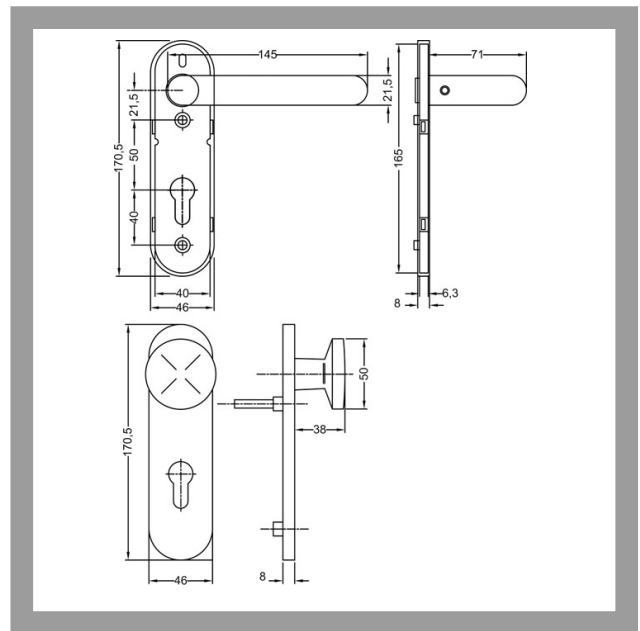

SM27,AUS=W Security fitting 481/485 - mushroom knob/handle

Door fittings

Special security fittings

Sandwich design cap fitting - for fire
protection doors

IKON provides a broad selection of security fittings and escutcheons, with or without cylinder covers. The wide range of IKON fittings is suitable for house and apartment doors, interior and exterior doors and doors made of all conventional materials. It encompasses a variety of handle fittings, a broad range of anodised finishes and colours and a quality spectrum ranging from solid aluminium fittings to premium security steel fittings. Solid steel with drilling protection and internal screw fittings with high tensile resistance form a practically impervious shield for locking cylinders.

SM27,AUS=W Security fitting 481/485 - mushroom knob/handle

Sandwich design cap fitting - for fire
protection doors

Product description

- Basic solid steel design Steel core in handle - Covered with aluminium/stainless steel cap complies with DIN 18273
- External backplate thickness 8mm - Internal backplate thickness 8mm
- Distance 72mm with 9mm spindle for fire doors (ABM=72/9)
- Double concealed screw
- Standard finish anodised silver (FB=F1)
- Other colours: nickel silver (FB=F2), stainless steel (FB=NIRO)
- Available for door thicknesses 44-66mm, prepared for profile cylinder
- Oval design

Compatible ASSA ABLOY products

- Double cylinder .551
- Double cylinder .531

Scope of delivery

- 1 Set with fixing material

SM27,AUS=W Security fitting 481/485 - mushroom knob/handle

Sandwich design cap fitting - for fire
protection doors