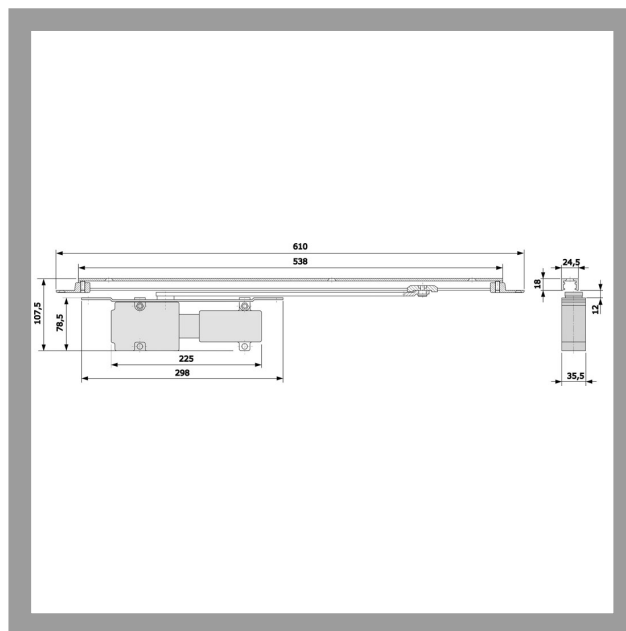

T027 Overhead door closer T802 with universal sliding rail

Door closers

Door closer sets

Closing force - range EN 2

IKON concealed door closers are distinguished by their sophisticated technology. These door closers provide a high degree of user comfort, as all settings on the door closer can be adjusted easily using valves. Concealed door closers are installed in rebated doors and can be used for DIN left and right applications.

Area of Application

This IKON door closer is suitable for internal and external DIN L/R single action doors. Standard installation concealed within the door leaf, with overhead mounting possible on the door frame. This door closer is suitable for door leaves widths up to max. 850mm and is invisible when the door is closed.

ASSA ABLOY

ASSA ABLOY, the global leader
in door opening solutions

T027 Overhead door closer T802 with universal sliding rail

Closing force - range EN 2

Product description

- Valve configuration enables adjustment of closing speed and latching force when installed
- Universal sliding rail for wood and metal doors
- Maximum opening angle for normal installation in door leaf up to 130° and head installation in frame up to 140°, limitation necessary, e.g. door stop
- Cast steel door closer body
- Available in black (FB=SW)

Accessories/Individual parts

- Hold open device T154

Scope of delivery

- 1 overhead door closer T802
- 1 sliding rail
- fixing material

T027 Overhead door closer T802 with universal sliding rail

Closing force - range EN 2