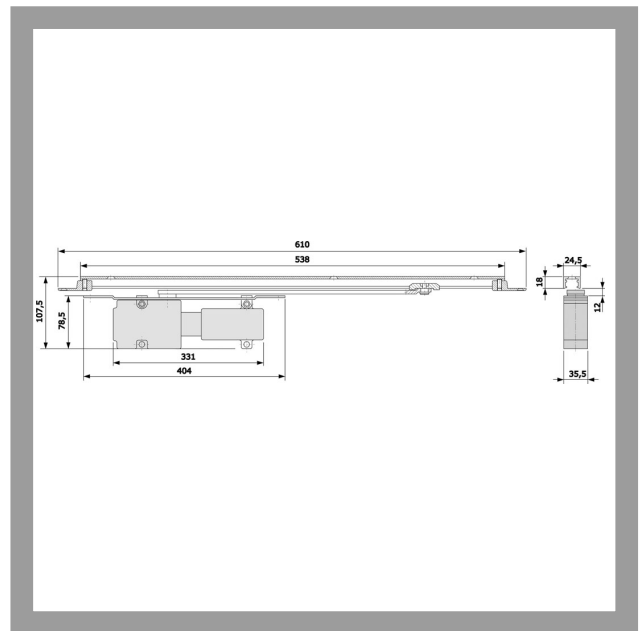

#### Area of Application

This IKON door closer is suitable for DIN L/R single action doors. Normal concealed mounting is realised in the door leaf, with head mounting possible on the door frame. This door closer is suitable for door leaves with a width up to max. 1,100mm and invisible when the door is closed.

# T028 Overhead door closer T804 with universal sliding rail

Closing force - range EN 4

## Product description

- Valve configuration enables adjustment of closing speed and latching force when installed
- Universal sliding rail for wood and metal doors
- Maximum opening angle for normal installation in door leaf up to 130° and head installation in frame up to 140°, limitation necessary, e.g. door stop
- Cast steel door closer body
- Available in black (FB=SW)
- Tested in accordance with EN 1154