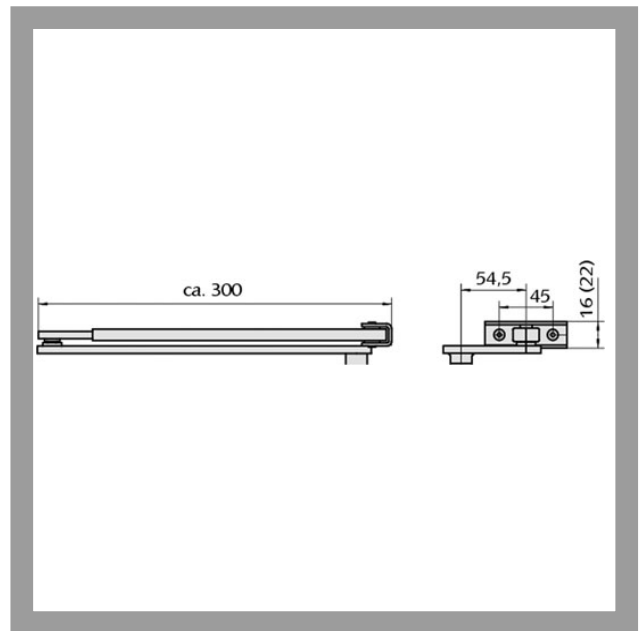

T400,AUS=247 Standard arm special version for T247

Product description

- Suitable for fire-rated and smoke protection doors
- Optimum closing force
- Enables opening of door up to 180°, depending on door design
- In combination with IKON overhead door closer T247 tested in accordance with EN 1154
- Standard finish silver, resembling to RAL 9006 (FB=SGR)
- Other colours: white, similar to RAL 9016 (FB=WS), brown (FB=BN) and RAL colours of your choice
- Material: steel

Compatible ASSA ABLOY products

- Door closers T247

Scope of delivery

- 1 special arm for T247 without fixing material