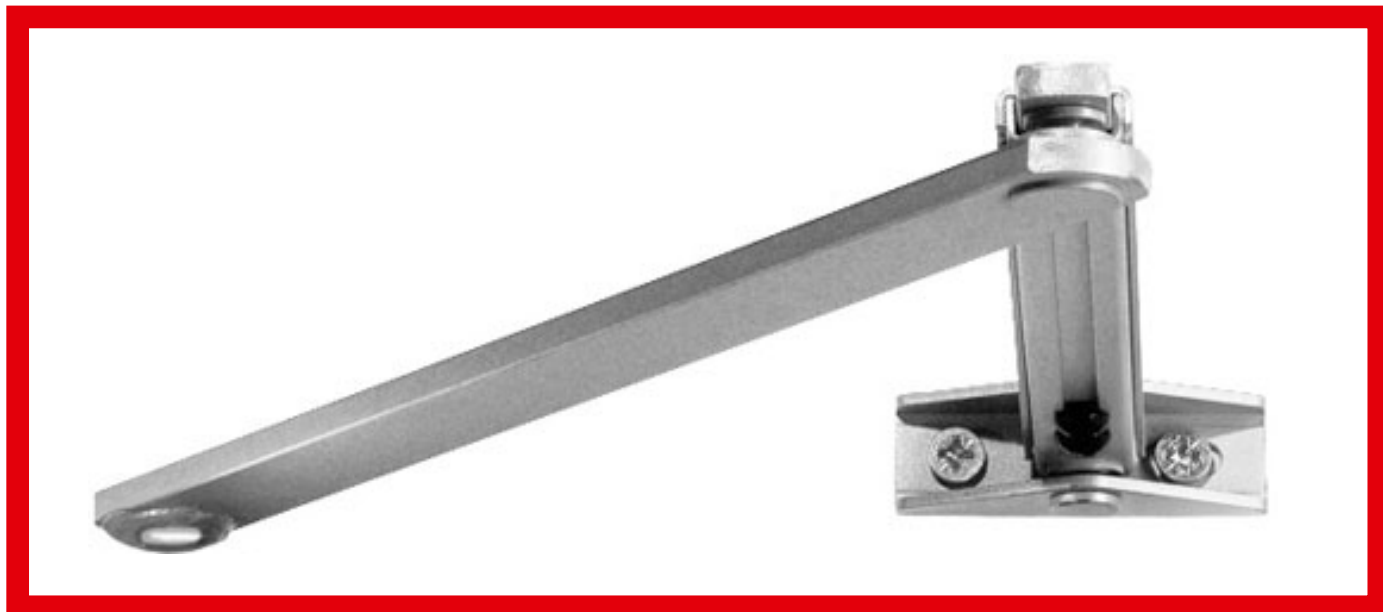

T400,AUS=247 Standard arm special version for T247

Door closers

Arm systems and sliding rails

IKON provides a wide range of accessories and spare parts. Please note that the overall quality of IKON products can only be ensured if suitable original components are used.

Area of Application

This special IKON arm is suitable for the IKON T247 door closer. It enables opening of the door up to 180°, depending on the installation position, door design and the mounting position of the door closer.

 **IKON**
ASSA ABLOY

ASSA ABLOY, the global leader
in door opening solutions

T400,AUS=247 Standard arm special version for T247

Product description

- Suitable for fire-rated and smoke protection doors
- Optimum closing force
- Enables opening of door up to 180°, depending on door design
- In combination with IKON overhead door closer T247 tested in accordance with EN 1154
- Standard finish silver, resembling to RAL 9006 (FB=SGR)
- Other colours: white, similar to RAL 9016 (FB=WS), brown (FB=BN) and RAL colours of your choice
- Material: steel