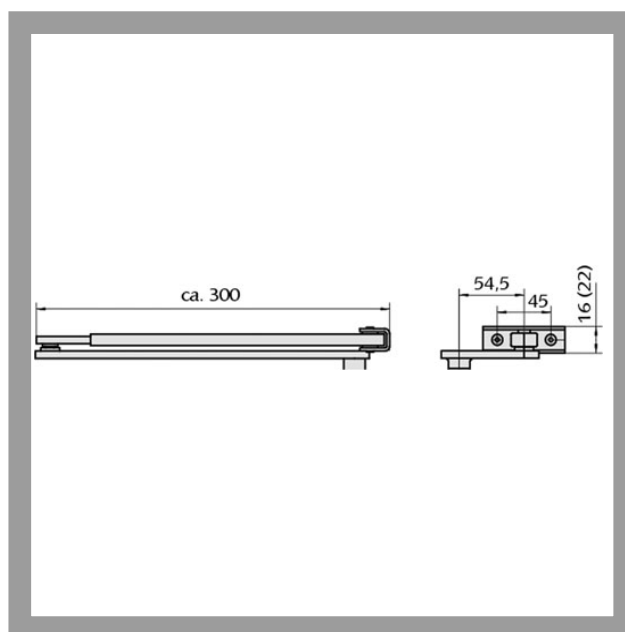

T400,AUS=STANDARD

Standard arm

Product description

- Suitable for fire-rated and smoke protection doors
- Tested in combination with IKON door closers T241 and T243 in accordance with EN 1154
- Standard finish silver, resembling to RAL 9006 (FB=SGR)
- Other colours: white, similar to RAL 9016 (FB=WS) and RAL colours of your choice
- Material: steel

Compatible ASSA ABLOY products

- Door closers T241
- Door closers T243

Scope of delivery

- 1 standard arm T400 without fixing material