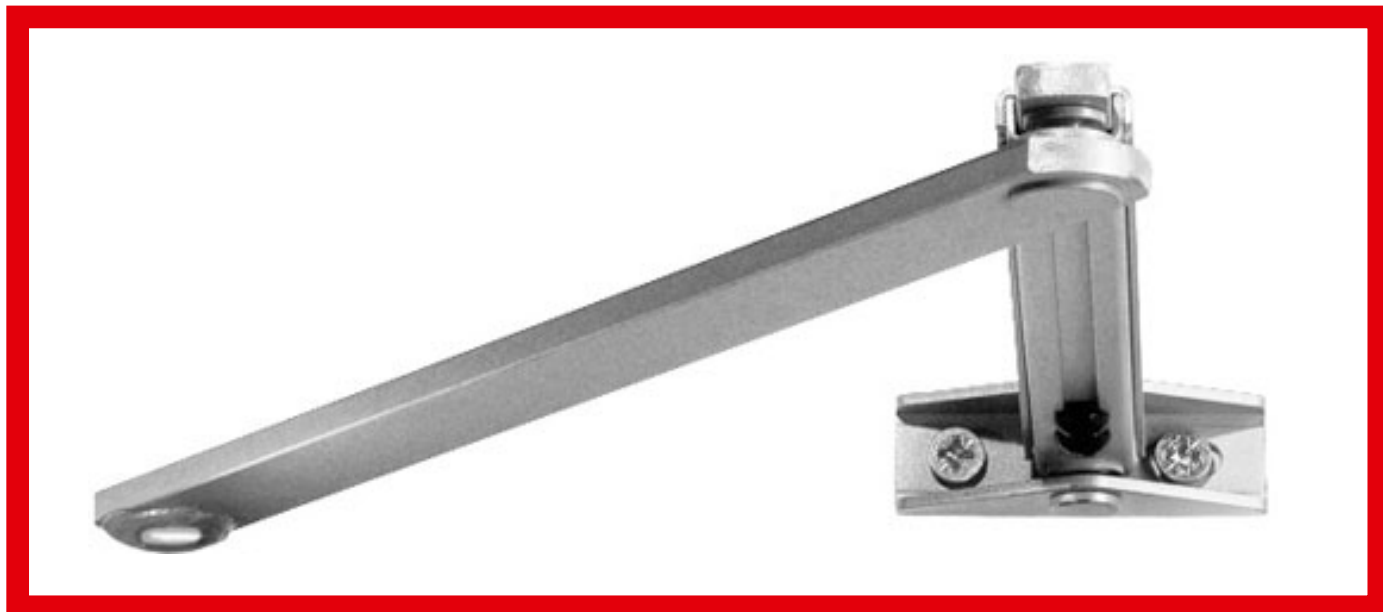

T400,AUS=STANDARD

Standard arm

Door closers

Arm systems and sliding rails

IKON provides a wide range of accessories and spare parts. Please note that the overall quality of IKON products can only be ensured if suitable original components are used.

Area of Application

This IKON standard arm is suitable for IKON T241 and T243 door closers. It enables opening of the door up to 180°, depending on the installation position, door design and the mounting position of the door closer.

ASSA ABLOY

ASSA ABLOY, the global leader
in door opening solutions

T400,AUS=STANDARD

Standard arm

Product description

- Suitable for fire-rated and smoke protection doors
- Tested in combination with IKON door closers T241 and T243 in accordance with EN 1154
- Standard finish silver, resembling to RAL 9006 (FB=SGR)
- Other colours: white, similar to RAL 9016 (FB=WS) and RAL colours of your choice
- Material: steel