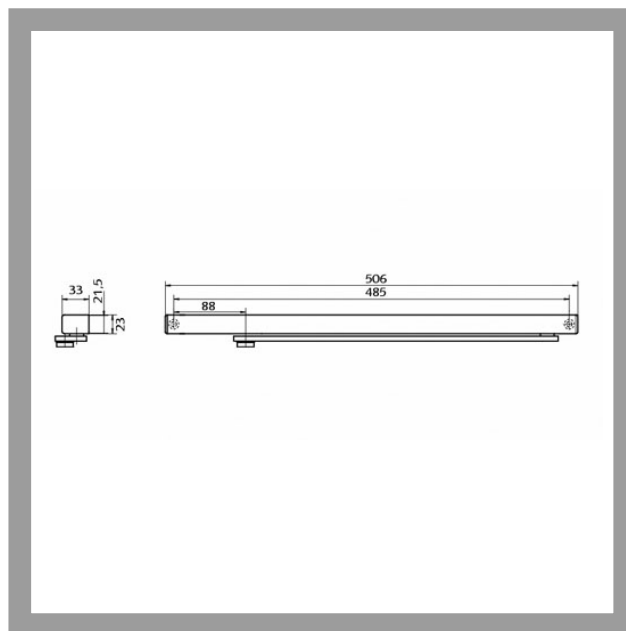

T450 Sliding rail

Product description

- Suitable for fire-rated and smoke protection doors
- Suitable for single-leaf doors
- Tested in combination with IKON overhead door closers T241, T243 and T250 in accordance with EN 1154
- Standard finish silver, resembling to RAL 9006 (FB=SGR)
- Other colours: white, similar to RAL 9016 (FB=WS), brown (FB=BN) and RAL colours of your choice
- Material: steel/aluminium

Compatible ASSA ABLOY products

- Door closers T241
- Door closers T243
- Door closers T250

Scope of delivery

- 1 sliding rail T450