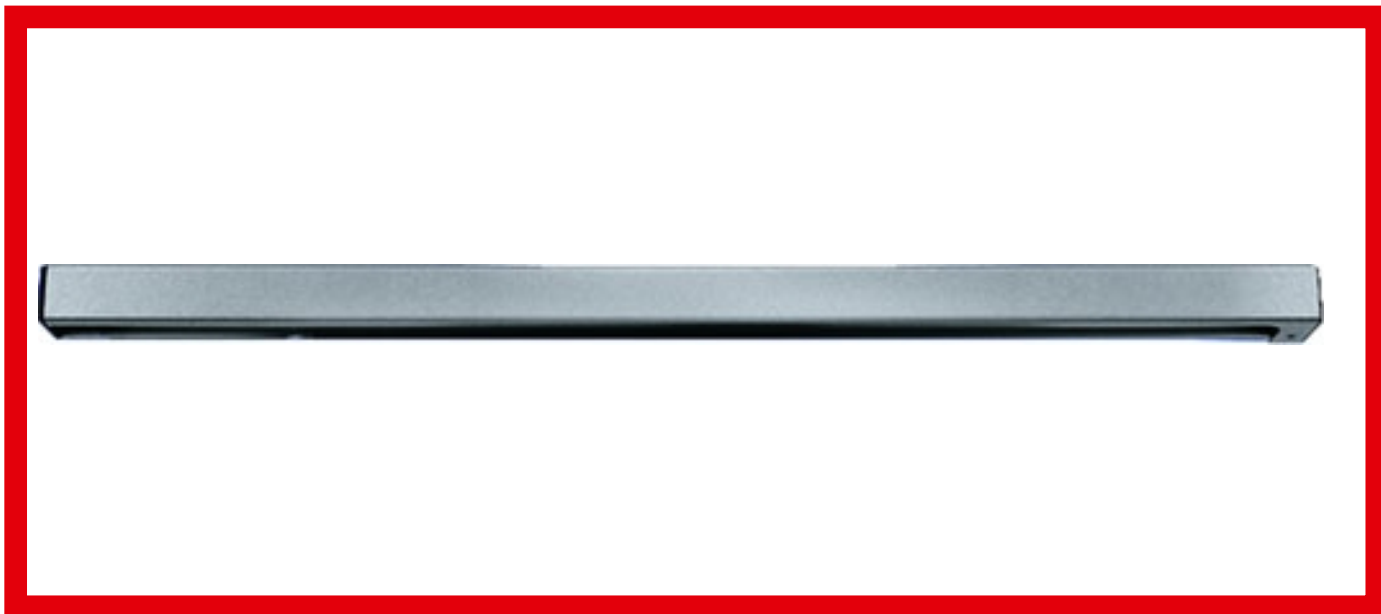

T450 Sliding rail

Door closers

Arm systems and sliding rails

IKON provides a wide range of accessories and spare parts. Please note that the overall quality of IKON products can only be ensured if suitable original components are used.

Area of Application

This IKON sliding rail is suitable for IKON T241, T243 and T250 door closers. The maximum door opening angle lies between 120° and 180°, depending on the door closer model and mounting method used.

 **IKON**
ASSA ABLOY

ASSA ABLOY, the global leader
in door opening solutions

T450 Sliding rail

Product description

- Suitable for fire-rated and smoke protection doors
- Suitable for single-leaf doors
- Tested in combination with IKON overhead door closers T241, T243 and T250 in accordance with EN 1154
- Standard finish silver, resembling to RAL 9006 (FB=SGR)
- Other colours: white, similar to RAL 9016 (FB=WS), brown (FB=BN) and RAL colours of your choice
- Material: steel/aluminium