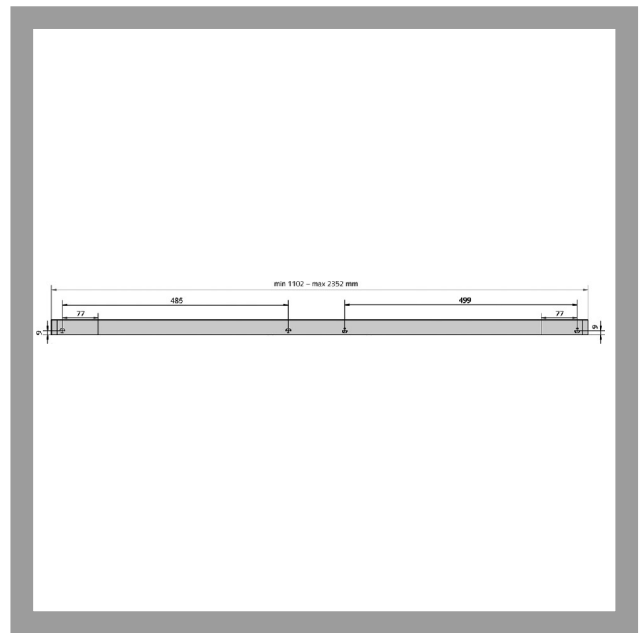

T462 Sliding rail

Tested in accordance with EN 1155, EN 1158

Product description

- Suitable for fire-rated and smoke protection doors
- For double-leaf doors, with integrated door selector and electromechanical hold open device on both sides
- Tested in combination with IKON overhead door closers T243 and T250 in accordance with EN 1155 and EN 1158
- Power supply 24V DC
- Power consumption 2x60mA
- Standard finish silver, resembling to RAL 9006 (FB=SGR)
- Other colours: white, similar to RAL 9016 (FB=WS) and RAL colours of your choice
- Material: steel/aluminium

Compatible ASSA ABLOY products

- Door closers T243
- Door closers T250
- Smoke detector activation device design T180

Scope of delivery

- 1 sliding rail T462