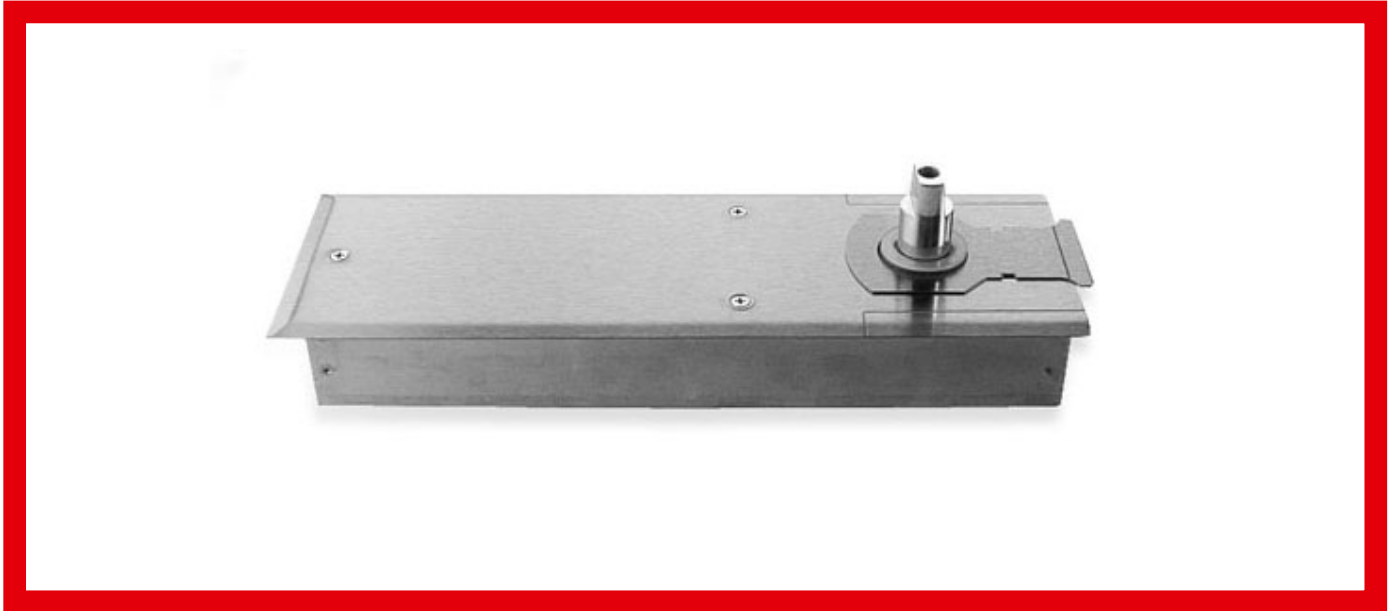

T720 Floor spring

Door closers

Floor spring

Range EN 2, 3, 4

IKON door closers meet every demand. IKON provides a system solution with a modular structure that makes planning, installation and handling easier than ever. The door closer range encompasses a variety of model versions, surface-mounted with housing, concealed or as a floor spring. Perfectly controlled closing and opening forces ensure an especially high degree of accessing comfort. The door closer range is a further example of the all-round convincing practicality of IKON locking solutions.

Area of Application

This IKON floor spring is suitable for external and internal DIN L/R single action doors and swing doors. It is suitable for doors with a leaf width of max. 1,100mm and a door leaf weight of max. 100 kg. Versions with a closing force of EN3 and EN4 an without a mechanical hold-open device are suitable for use on fire doors.

ASSA ABLOY

ASSA ABLOY, the global leader
in door opening solutions

T720 Floor spring

Range EN 2, 3, 4

Product description

- Suitable for swing doors or single action doors (internal), for glass, metal and wooden doors
- Closing force strengths EN 2, EN 3, EN 4
- Adjustable closing speed and latching force
- Hydraulically-controlled closing sequence across entire closing range from approx. 175°
- Available in hold-open versions: without hold open device (FSTST=OHNE), hold-open 90° (FSTST=90), hold-open 105° (FSTST=105)
- Closing force strengths 3 and 4 without hold open device
- Cover plate available in stainless steel colour (FB=NIRO), polished brass (FB=MP)
- Adjusting range in cement case height 5mm, side 10mm, length 10mm
- Cement case, galvanised
- Variants with a closing force strength EN3 or EN4 without fixing tested in accordance with EN 1154