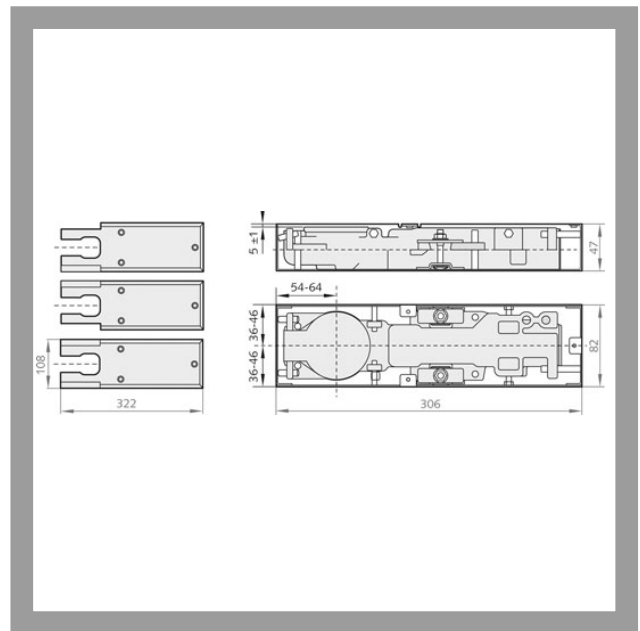

T720 Floor spring

Door closers

Floor spring

Range EN 2, 3, 4

IKON door closers meet every demand. IKON provides a system solution with a modular structure that makes planning, installation and handling easier than ever. The door closer range encompasses a variety of model versions, surface-mounted with housing, concealed or as a floor spring. Perfectly controlled closing and opening forces ensure an especially high degree of accessing comfort. The door closer range is a further example of the all-round convincing practicality of IKON locking solutions.

Area of Application

This IKON floor spring is suitable for external and internal DIN L/R single action doors and swing doors. It is suitable for doors with a leaf width of max. 1,100mm and a door leaf weight of max. 100 kg. Versions with a closing force of EN3 and EN4 an without a mechanical hold-open device are suitable for use on fire doors.

ASSA ABLOY

ASSA ABLOY, the global leader
in door opening solutions

T720 Floor spring

Range EN 2, 3, 4

Product description

- Suitable for swing doors or single action doors (internal), for glass, metal and wooden doors
- Closing force strengths EN 2, EN 3, EN 4
- Adjustable closing speed and latching force
- Hydraulically-controlled closing sequence across entire closing range from approx. 175°
- Available in hold-open versions: without hold open device (FSTST=OHNE), hold-open 90° (FSTST=90), hold-open 105° (FSTST=105)
- Closing force strengths 3 and 4 without hold open device
- Cover plate available in stainless steel colour (FB=NIRO), polished brass (FB=MP)
- Adjusting range in cement case height 5mm, side 10mm, length 10mm
- Cement case, galvanised
- Variants with a closing force strength EN3 or EN4 without fixing tested in accordance with EN 1154