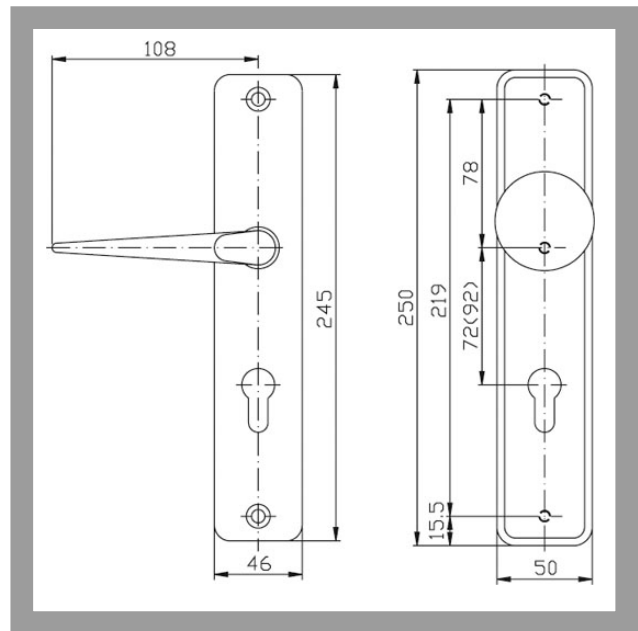

# SM08,AUS=W/VDS Security fitting 751 - mushroom knob/handle

Sandwich design cap fitting

## Product description

- With hardened steel insert coated in plastic for effective drilling protection
- External backplate thickness 10mm (ZUE=10) or 15mm (ZUE=15), internal backplate thickness 7mm
- Distance 72mm with 8mm spindle for apartment entrance doors (ABM=72/8)
- Distance 92mm with 10mm spindle for main entrance doors (ABM=92/10)
- Double screwed joint
- Standard finish nickel silver (FB=F2)
- Alternative colours: silver (FB=F1) gold (FB=F3), Meta Colour 1003 coated (FB=MC), white RAL 9016 coated (FB=WS)
- Available for standard internal door thicknesses 38-45mm (TS=38-45) and standard external door thicknesses 48-55mm (TS=48-55), prepared for profile cylinder