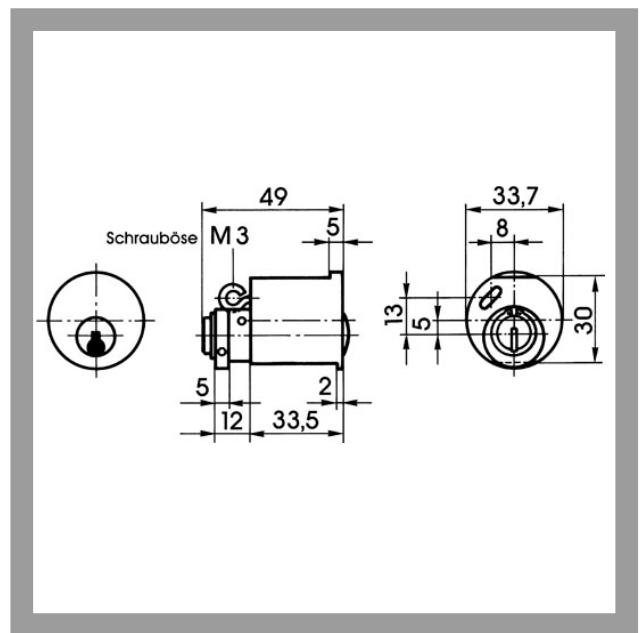

Area of Application

Special cylinders for use in IKON key-safe tube.

IKON
ASSA ABLOY

ASSA ABLOY, the global leader
in door opening solutions

W549 Special cylinder for key- safe tube - system WSW

33.7 mm diameter

Product description

- 11 pin tumblers
- Brass cylinder
- Standard finish, matt chrome-plated (OF=MC)
- Other surfaces: satin nickel-plated (OF=MV), brass, mat brushed (OF=MG), polished brass (OF=MP)
- Available for stand-alone locks
- Available for stand-alone locks with registered and restricted locking (AA=SP) and registration card (proof of ownership)
- Drilling protection class 2 (AB=2)
- Key profile on both sides with undercut and shaft coding. Scanning with five additional spring-loaded shaft scanning pins (finger pins) = unlocking security
- Oval key head shape
- Spherical cylinder core head with reinforced key guide
- Core pins made of special wear-resistant bronze

33.7 mm diameter

Current profiles for individual locking

Profile (PR=)	Reversible key profile W10
Profile version	67
With security card	Yes
included	
Drilling protection (AB=)	2
Emergency device (GE=)	BS
Locking wave (SW=)	-
VdS class	Class B+
RAL quality symbol	Yes
DIN class	Class 82
Modular system (GBK=)	Yes
Additional lateral pins	5
Factory-keyed profile/Client profile	Factory-keyed profile
Key head shape	Round